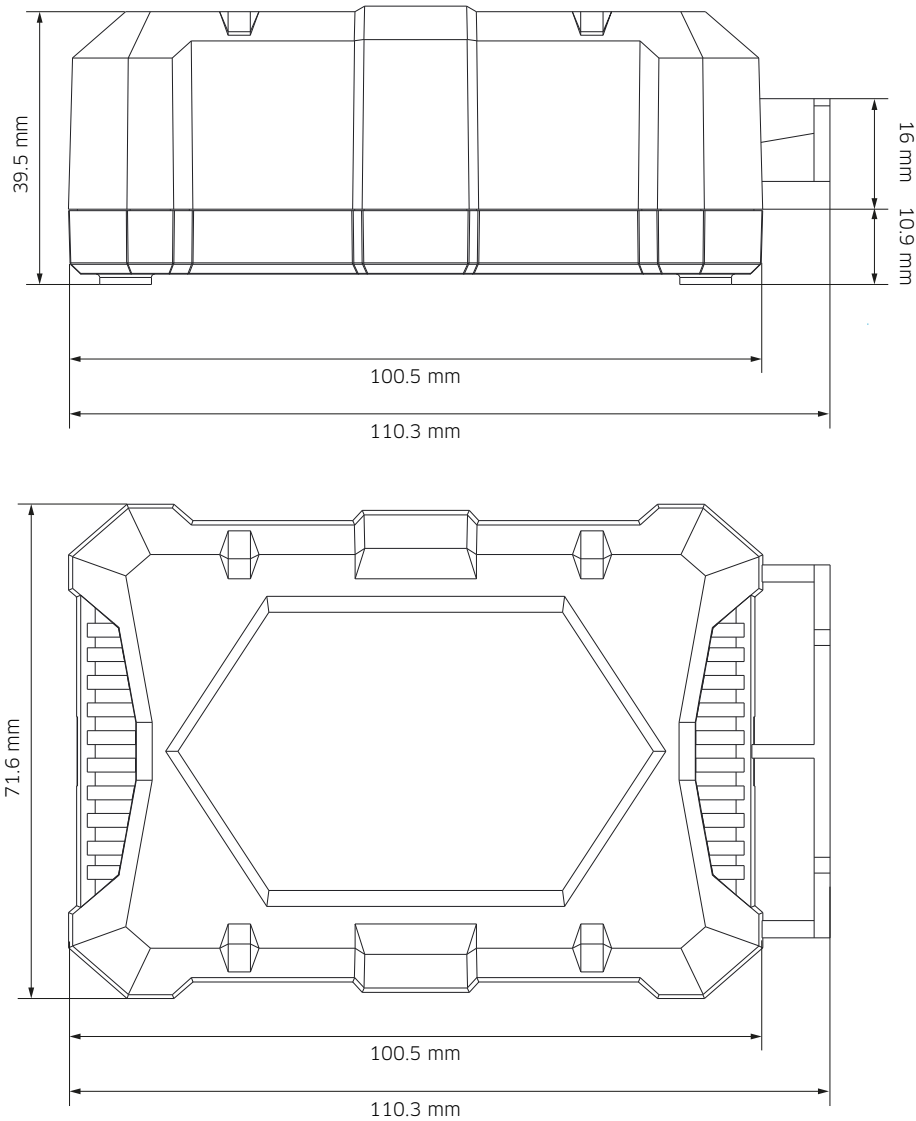

**Bemaßungen SH-3.110  
Dimensioning SH-3.110****Staudte Hirsch**

Designed in Germany.  
Powered by IVT.

**IVT Innovative  
Versorgungstechnik GmbH**

Dienhof 14, D-92242 Hirschau  
fon + 49 (0) 9622 71991-0  
fax + 49 (0) 9622 71991-20  
info@ivt-hirschau.de  
www.ivt-hirschau.de