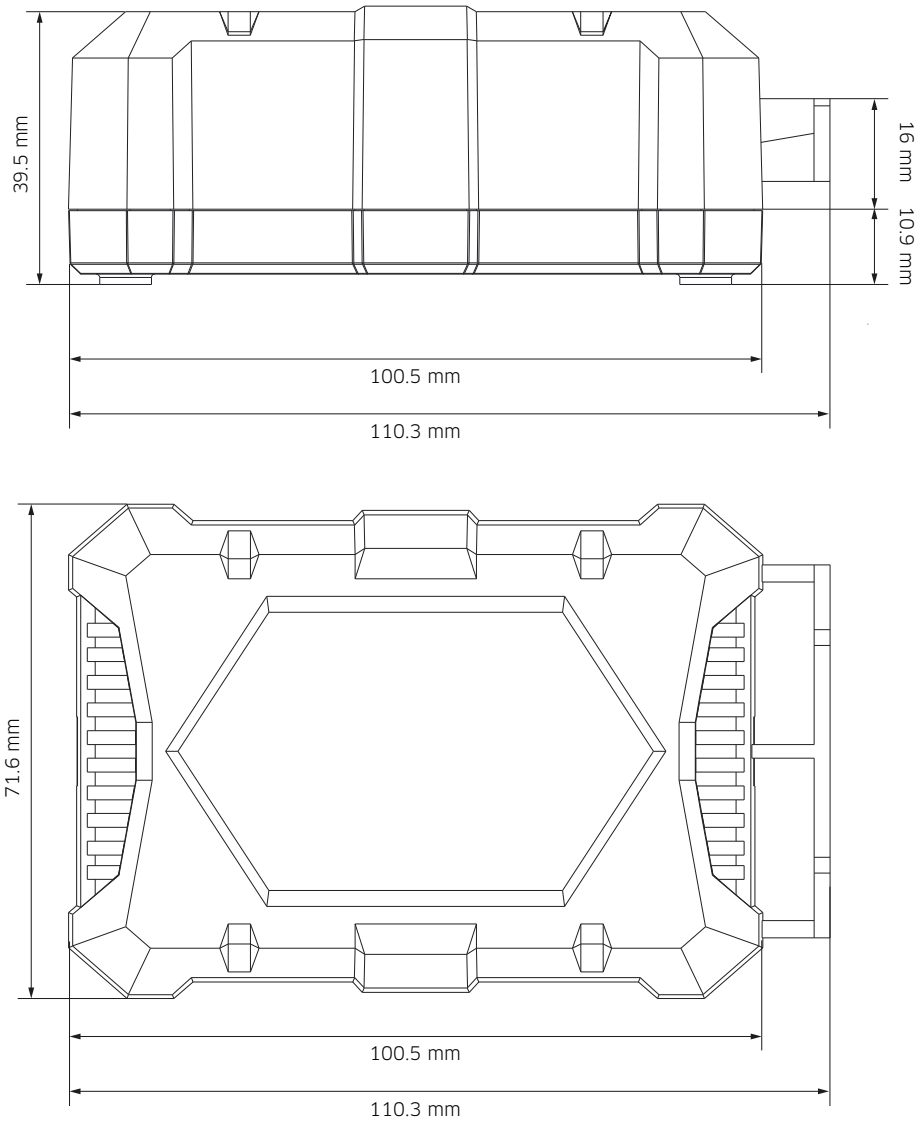

**Bemaßungen SH-3.120
Dimensioning SH-3.120****Staudte Hirsch**

Designed in Germany.
Powered by IVT.

**IVT Innovative
Versorgungstechnik GmbH**

Dienhof 14, D-92242 Hirschau
fon + 49 (0) 9622 71991-0
fax + 49 (0) 9622 71991-20
info@ivt-hirschau.de
www.ivt-hirschau.de