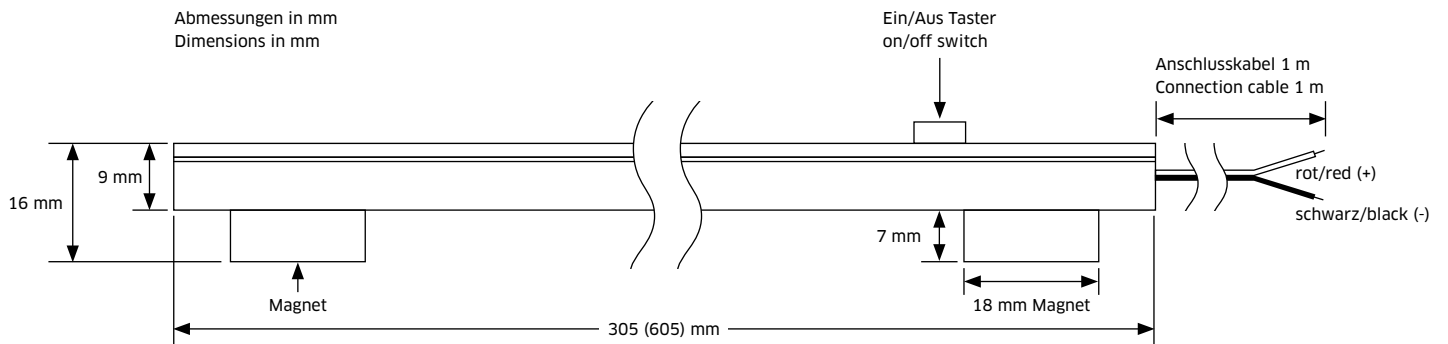

LED Innenbeleuchtung, Magnet-Version
LED Interior Light, magnetic version

Staudte Hirsch

designed in Germany.
Powered by IVT

© IVT 10/2018