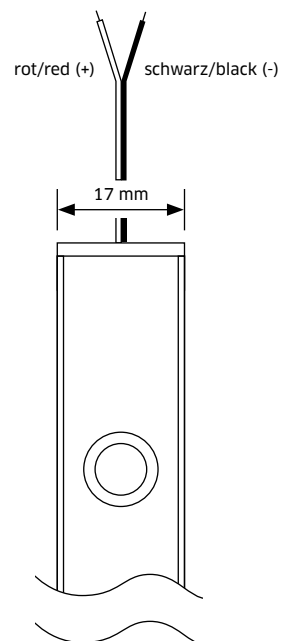

LED Innenbeleuchtung, Magnet-Version
LED Interior Light, magnetic version

Staudte Hirsch

designed in Germany.
Powered by IVT

© IVT 10/2018