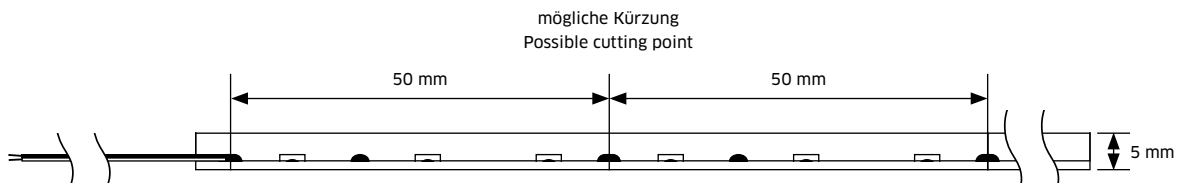

**LED Streifen, flexibel, 12 V**  
LED Strip, flexible 12 V

**Staudte Hirsch**

designed in Germany.  
Powered by IVT

© IVT 11/2018