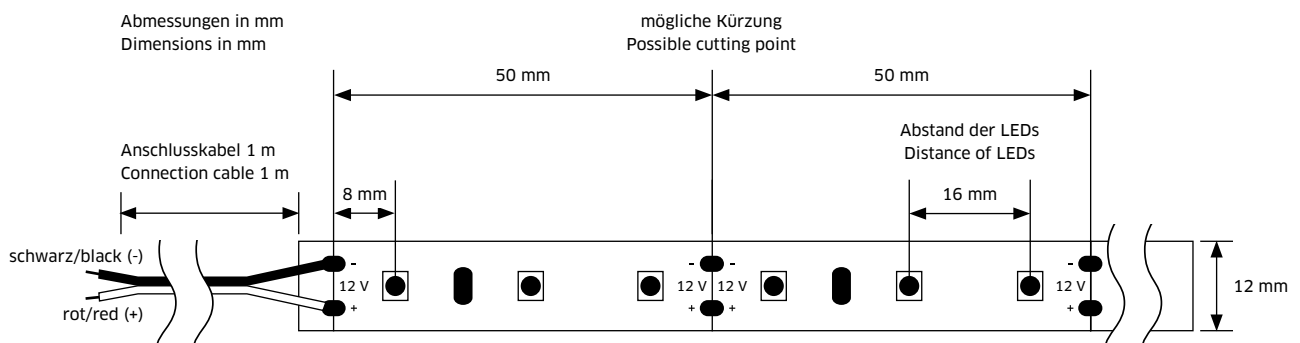

**LED Streifen, flexibel, 12 V**  
LED Strip, flexible 12 V

**Staudte Hirsch**

designed in Germany.  
Powered by IVT

© IVT 11/2018